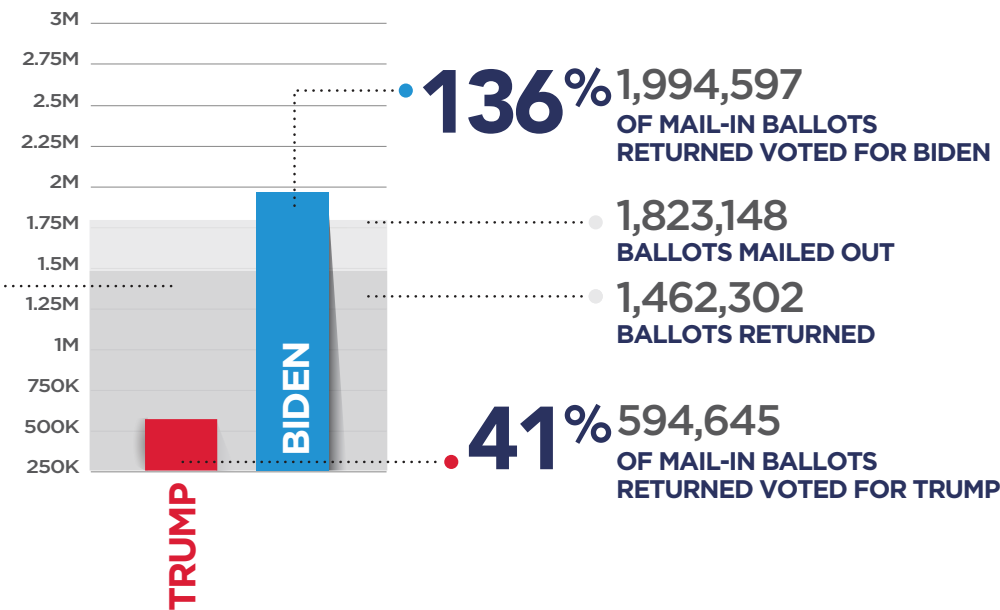

Pennsylvania Official Votes

AS OF 11/24/20 at 8 PM

TRUMP

BIDEN

IN-PERSON

TOTAL VOTES = 4,230,174

MAIL-IN

TOTAL VOTES = 2,589,243

PROVISIONAL

TOTAL VOTES = 102,170

IN-PERSON VOTES

APPROX 7 OF EVERY 10 IN-PERSON VOTERS VOTED FOR TRUMP

MAIL-IN VOTES RETURNED

APPROX 14 OF EVERY 10 MAIL-IN VOTES RETURNED VOTED FOR BIDEN

PROVISIONAL VOTES

APPROX 5 OF EVERY 10 IN-PERSON VOTERS VOTED FOR BIDEN

ELECTION TRUTH 2020 PENNSYLVANIA

1,126,940

MORE MAIL-IN BALLOTS VOTED FOR PRESIDENT THAN SENT OUT

THE DAILY DEPLORABLE

thedailydeplorable.com @thedailydeplorable