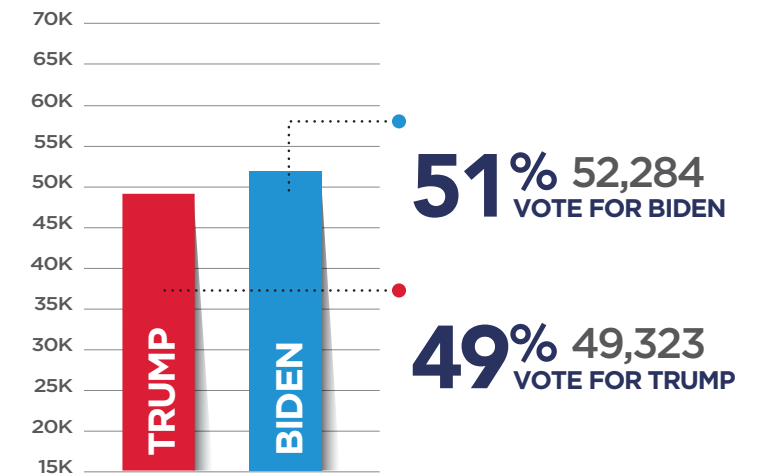

Pennsylvania Official Votes

AS OF 11/24/20 at 8 PM

TRUMP

BIDEN

IN-PERSON

TOTAL VOTES = 4,230,174

MAIL-IN

TOTAL VOTES = 2,589,243

PROVISIONAL

TOTAL VOTES = 102,170

IN-PERSON VOTES

APPROX 7 OF EVERY 10 IN-PERSON VOTERS VOTED FOR TRUMP

MAIL-IN VOTES RETURNED

APPROX 14 OF EVERY 10 MAIL-IN VOTES RETURNED VOTED FOR BIDEN

PROVISIONAL VOTES

APPROX 5 OF EVERY 10 IN-PERSON VOTERS VOTED FOR BIDEN

ELECTION TRUTH 2020 PENNSYLVANIA

1,126,940

MORE MAIL-IN BALLOTS VOTED FOR PRESIDENT THAN SENT OUT

THE DAILY DEPLORABLE

thedailydeplorable.com @thedailydeplorable