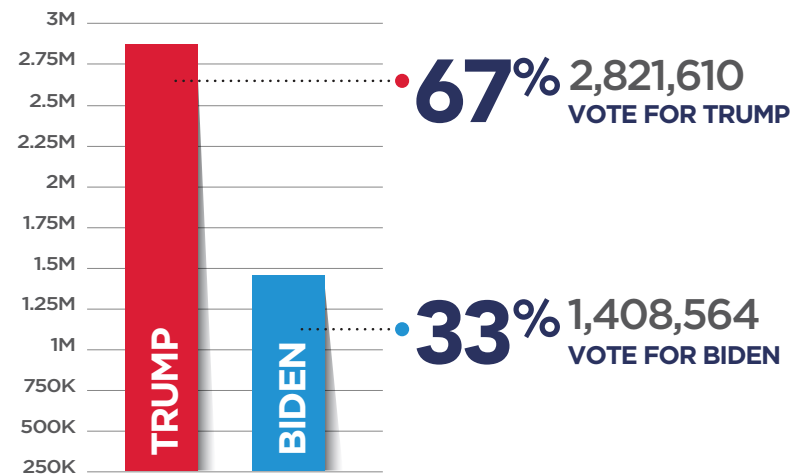

Pennsylvania Official Votes

AS OF 11/24/20 at 8 PM

TRUMP

BIDEN

IN-PERSON

TOTAL VOTES = 4,230,174

MAIL-IN

TOTAL VOTES = 2,589,243

PROVISIONAL

TOTAL VOTES = 102,170

IN-PERSON VOTES

APPROX 7 OF EVERY 10 IN-PERSON VOTERS VOTED FOR TRUMP

MAIL-IN VOTES RETURNED

APPROX 14 OF EVERY 10 MAIL-IN VOTES RETURNED VOTED FOR BIDEN

PROVISIONAL VOTES

APPROX 5 OF EVERY 10 IN-PERSON VOTERS VOTED FOR BIDEN

ELECTION TRUTH 2020 PENNSYLVANIA

1,126,940

MORE MAIL-IN BALLOTS VOTED FOR PRESIDENT THAN SENT OUT

THE DAILY DEPLORABLE

thedailydeplorable.com @thedailydeplorable